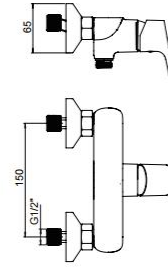

BASIN MIXER CHROME 100
63100CP

TALL BASIN MIXER CHROME 230
63101CP

Options:

- Finish Chrome (PASS 200H NSS TEST)
- Brass Body (CC757S UBA STANDARD)
- Zinc Handle
- Ceramic Cartridge **gitec QUORE** **SUS304**
- Flexible Hoses **lucafi**
- Aerator **NEOPERL**