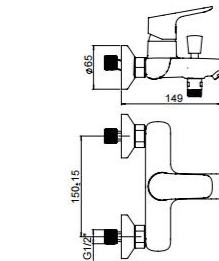

- Finish Chrome (PASS 200H NSS TEST)
- Brass Body (CC757S UBA STANDARD)
- Zinc Handle
- Ceramic Cartridge **gitec QUORE** **SUS304**
- ACS Showerhose (1.5M) and Handshower (ABS)

Options:

BATH SHOWER MIXER CHROME
63303CP