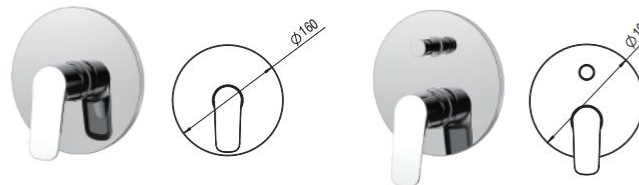

- Finish Chrome (PASS 200H NSS TEST)
- Brass Body (CC757S UBA STANDARD)
- Zinc Handle
- Ceramic Cartridge **gitec QUORE** **SUS304**
- ACS Showerhose (1.5M) and Handshower (ABS)
- Aerator **NEOPERL**

Options:

CONCEALED SHOWER MIXER CHROME
63300CP

- Finish Chrome (PASS 200H NSS TEST)
- Brass Body (CC757S UBA STANDARD)
- Zinc Handle
- Ceramic Cartridge **gitec QUORE** **SUS304**
- Brass Panel

CONCEALED BATH SHOWER MIXER CHROME
63301CP

- Finish Chrome (PASS 200H NSS TEST)
- Brass Body (CC757S UBA STANDARD)
- Zinc Handle
- Ceramic Cartridge **gitec QUORE** **SUS304**
- Brass Panel
- Brass Diverter
- Brass Spout