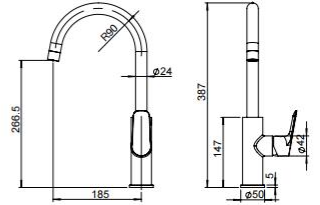

SINK MIXER CHROME
63200CP

Options:

- Finish Chrome (PASS 200H NSS TEST)
- Brass Body (CC757S UBA STANDARD)
- Zinc Handle
- Ceramic Cartridge **gitec QUORE** **SUS304**
- Flexible Hoses **lucafi**
- Aerator **NEOPERL**