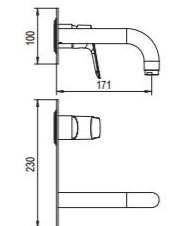

CONCEALED BASIN MIXER CHROME
63103CP