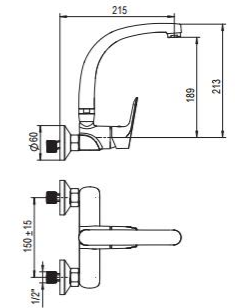

WALL MOUNTED SINK MIXER CHROME
63203CP

Options:

- Finish Chrome (PASS 200H NSS TEST)
- Brass Body (CC757S UBA STANDARD)
- Zinc Handle
- Ceramic Cartridge **gitec QUORE** **SUS304**
- Brass Spout
- Aerator **NEOPERL**