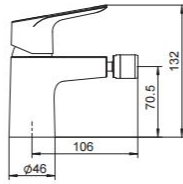

BIDET MIXER CHROME
63102CP